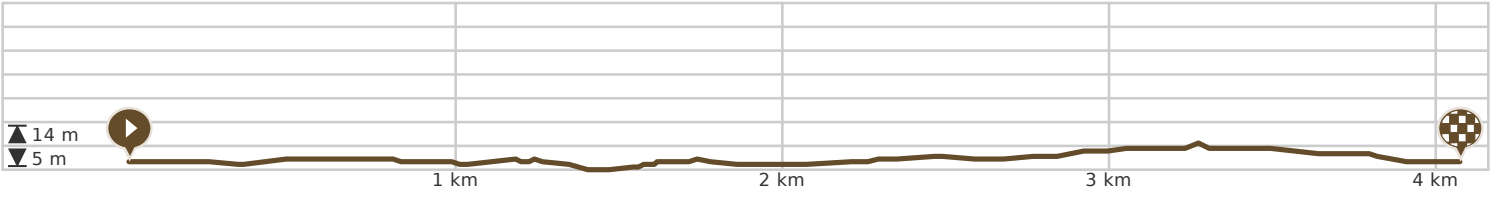

schockaert sept

- Lengte: 4.07 km
- Stijging: 10 m
- Moeilijkheidsgraad: 2/10

Powered by routeyou

Map Data: © OpenStreetMap Contributors; Cartography: © RouteYou