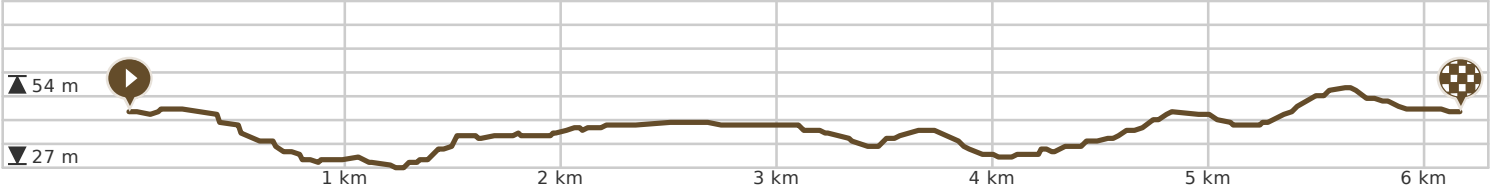

# Deftinge

- Lengte: 6.16 km
- Stijging: 32 m
- Moeilijkheidsgraad: 4/10

Powered by route you

Map Data: © OpenStreetMap Contributors; Cartography: © RouteYou

100 m