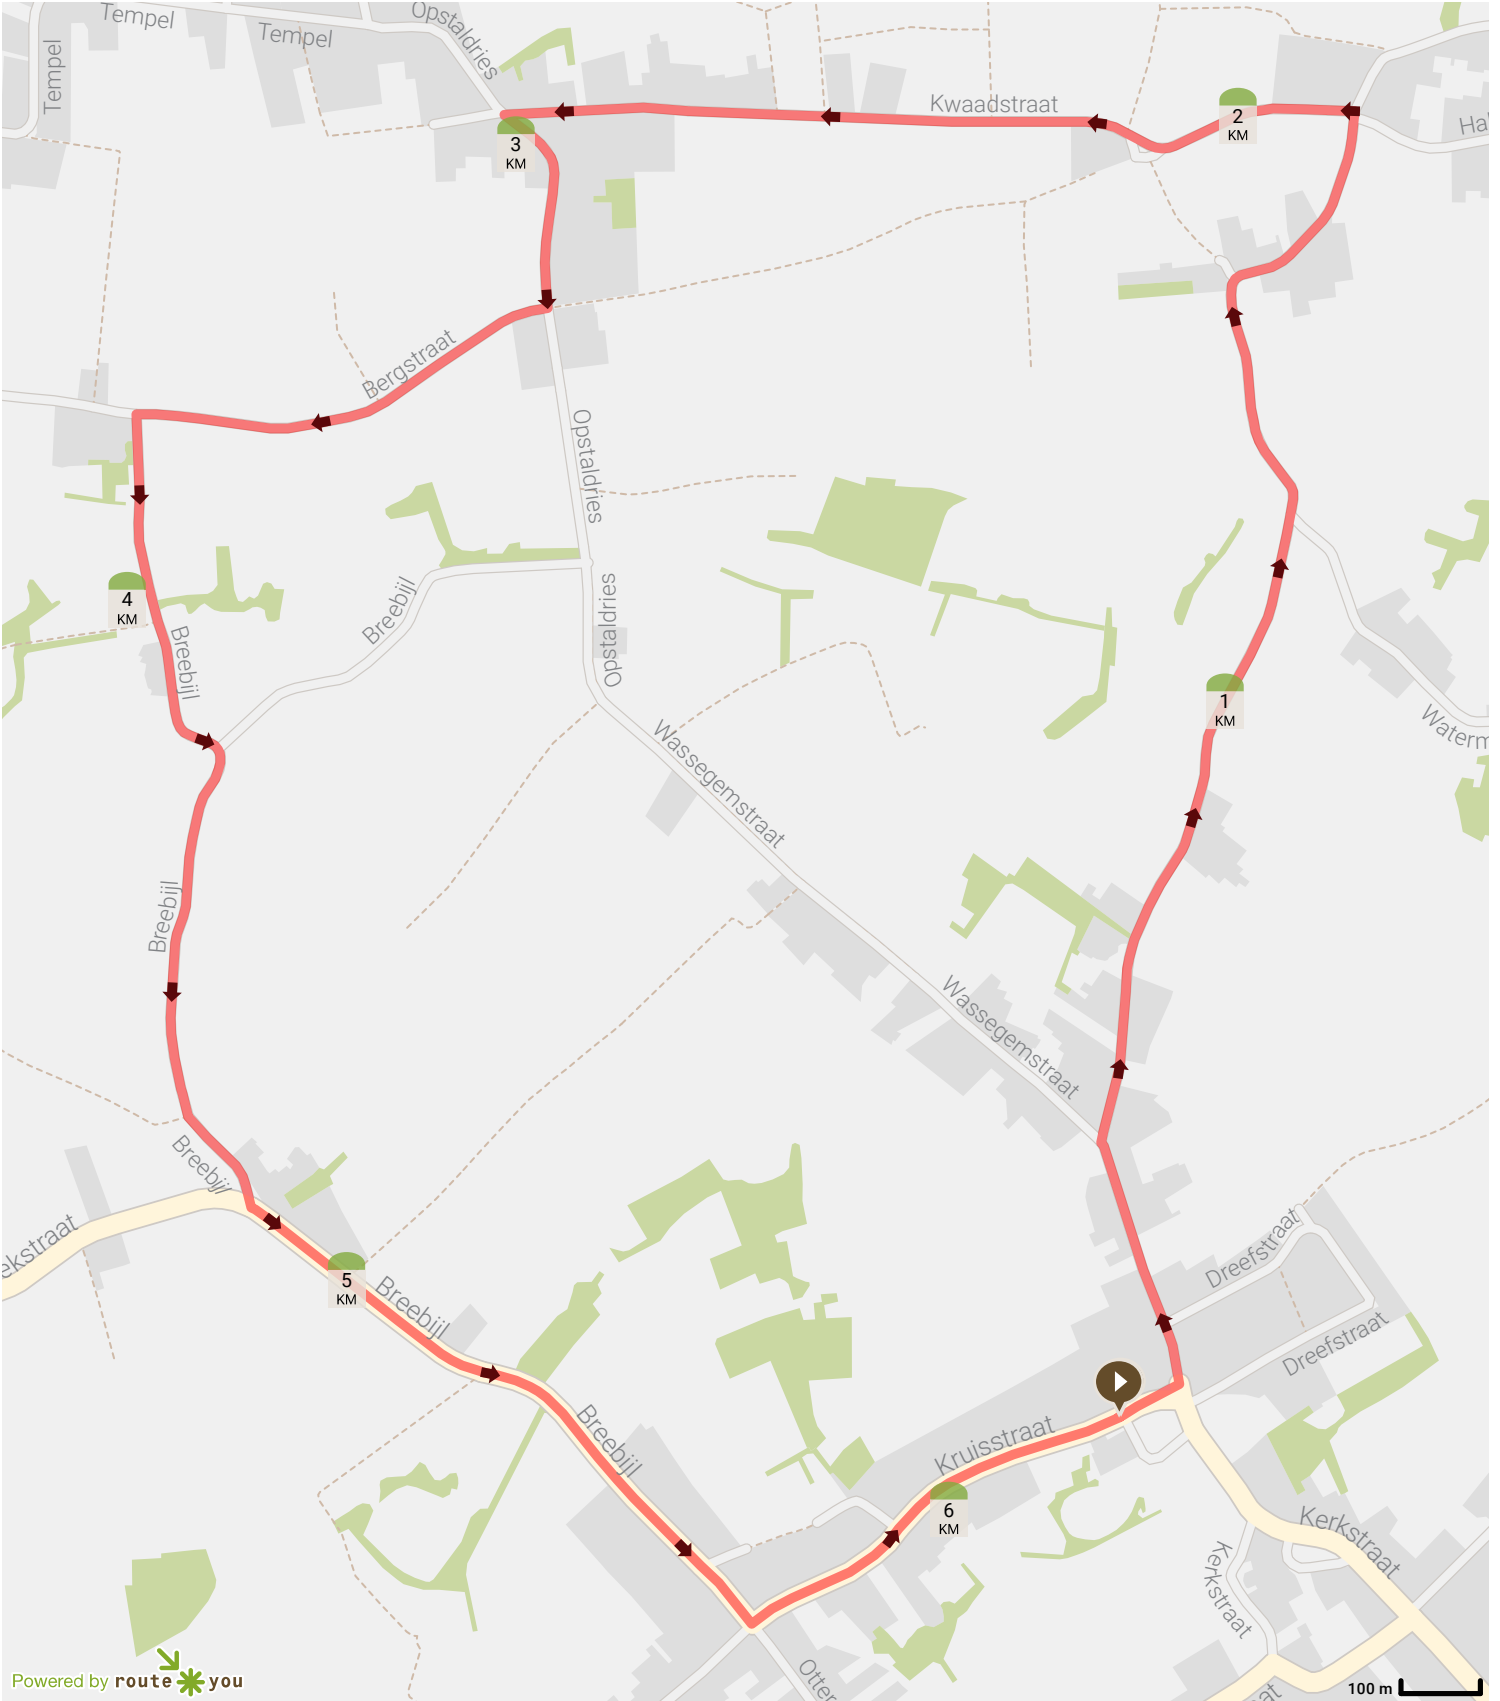

# Deftinge

- Lengte: 6.16 km
- Stijging: 32 m
- Moeilijkheidsgraad: 4/10

Powered by route you

Map Data: © OpenStreetMap Contributors; Cartography: © RouteYou

100 m